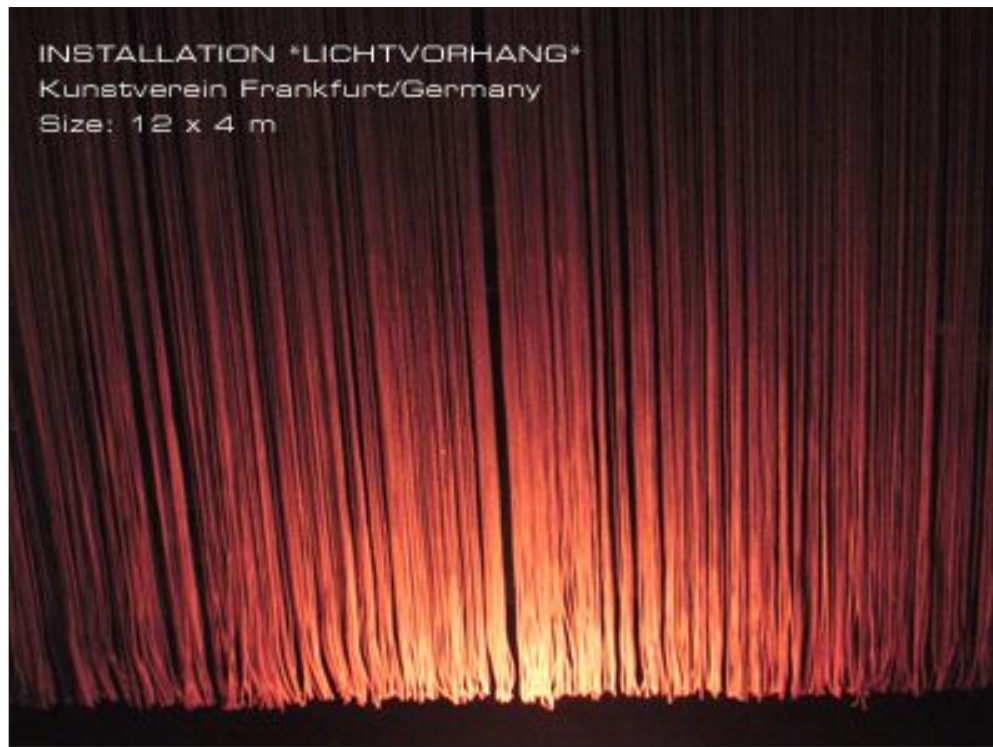

INSTALLATION *LICHTVORHANG* for LUMINALE 2002, lighting spectacular for the LIGHT AND BUILDING fair
Location: Kunstverein Frankfurt/Germany (Art Museum), April 2002
Material: 3500 nylon strings, fluorescent light, projections Size: 12 x 4 m