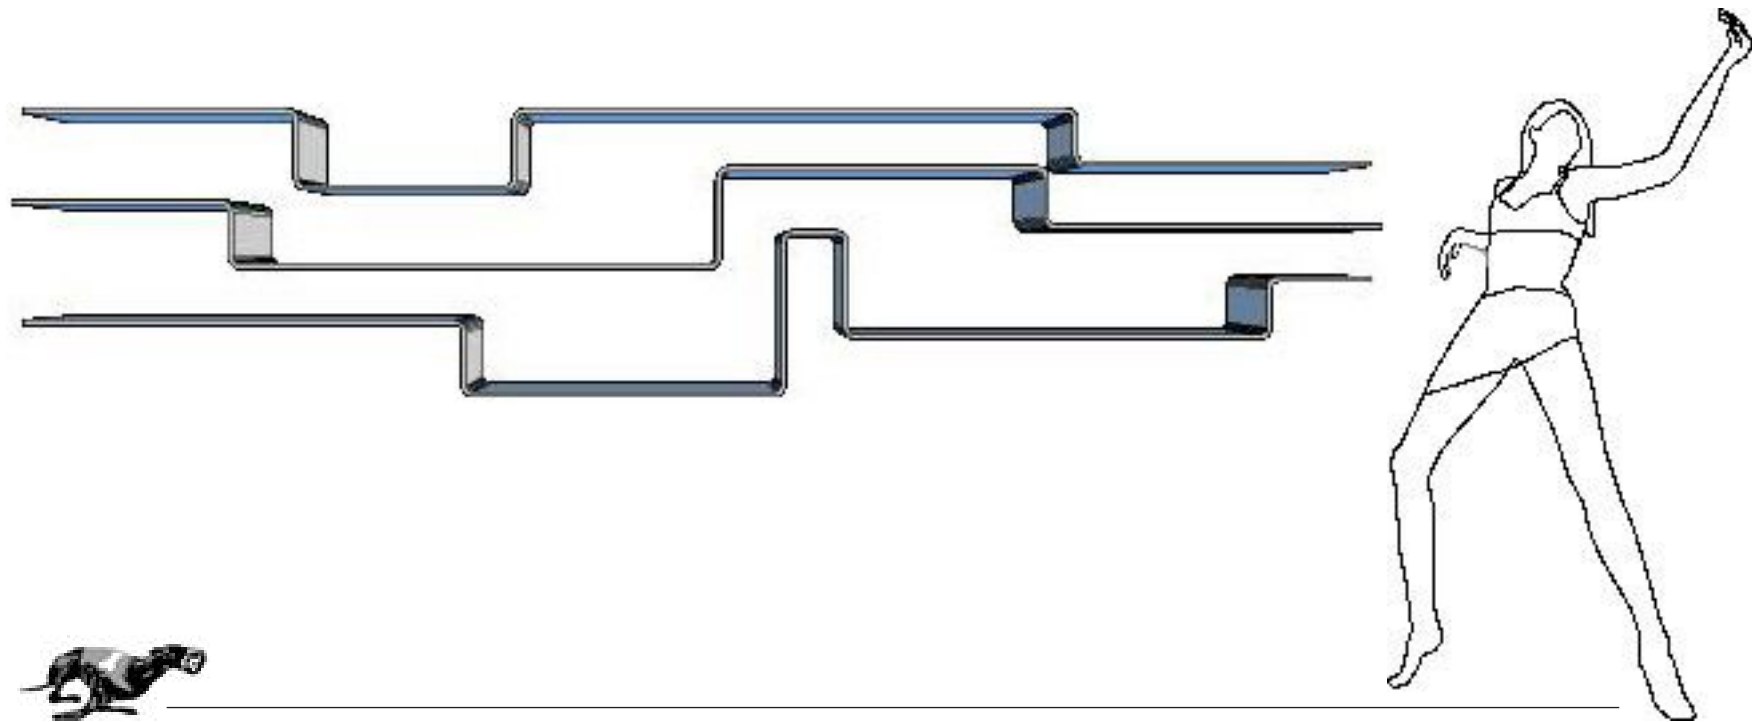

GILBACHSTRASSE 3 // D- 50672 KÖLN // GERMANY // TEL **49-221-5626-373 // FAX -374

	SOLAR BOATS	
		
		
		
		

© Tilla Goldberg, Christoph Behling

SOLAR SHUTTLE -Solar powered ferry and leisure boat for up to 60 passengers
 Manufactured by KOPF-SOLARDESIGN Sulz/Neckar Germany www.kopf-solardesign.de
 LUCKY STRIKE JUNIOR DESIGN AWARD 2000 (Diploma Tilla Goldberg)
 Currently in service: Lake Constance /Germany-Switzerland, Hamburg and Hannover /Germany

INSTALLATION *LICHTVORHANG* for LUMINALE 2002, lighting spectacular for the LIGHT AND BUILDING fair
Location: Kunstverein Frankfurt/Germany (Art Museum), April 2002
Material: 3500 nylon strings, fluorescent light, projections Size: 12 x 4 m